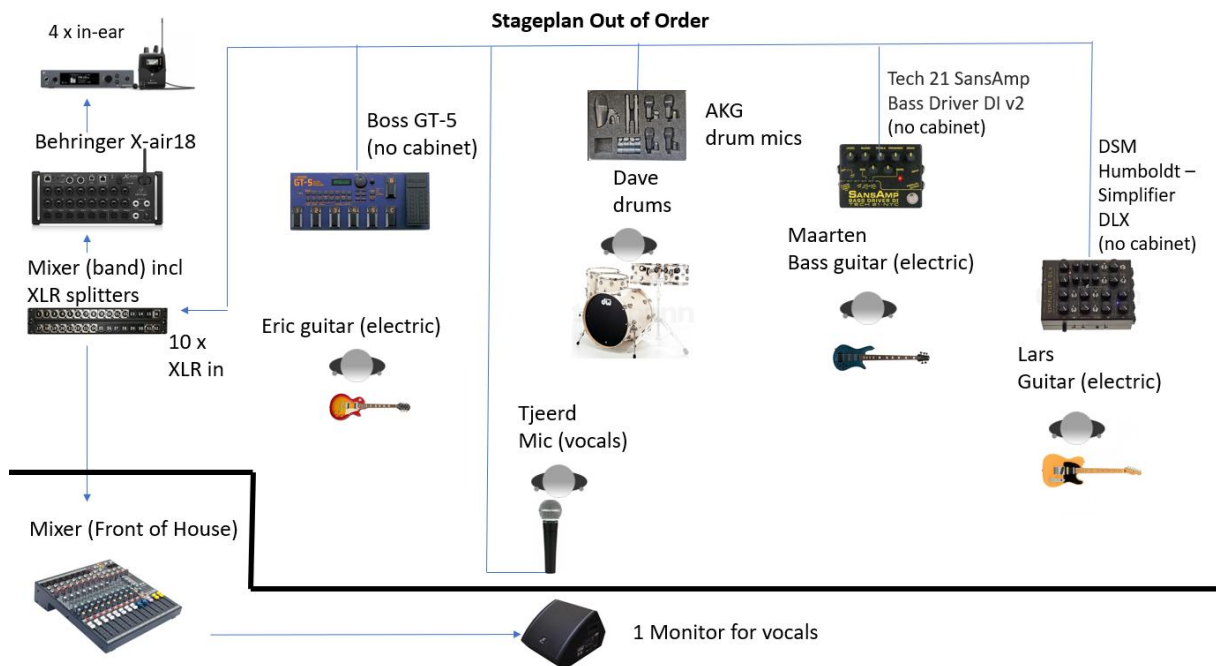

Stageplan Out of Order

Vocal (mic), Monitor for Vocals, to be provided by Sound Engineer

XLR connections on stage from mic (vocals) , electric guitars (Boss GT-5 & Revv amp), bass guitar (Sansamp) and drum mics to stage mixer (band) are arranged by Out of Order.

We use a Behring X-air 18 to create for each band member a personal in-ear mix. Each band member has the opportunity to adjust the in-ear mix via Mixing Station app on personal mobile phones (connected via own Wifi router to Behringer X-air 18).

Mixer (front of house) connects to on stage mixer (band), see mixer connections in/out overview below

Mixer (band) connections overview

in-ear system, including frequencies

- Lars : 518.200 MHz (Sennheiser IEM G4-A band)
- Maarten : 537.700 MHz (Sennheiser IEM G4-A band)
- Erik : 5,8 GHz (NUX B-7PSM Wireless in-ear monitor system)
- Dave : fixed line